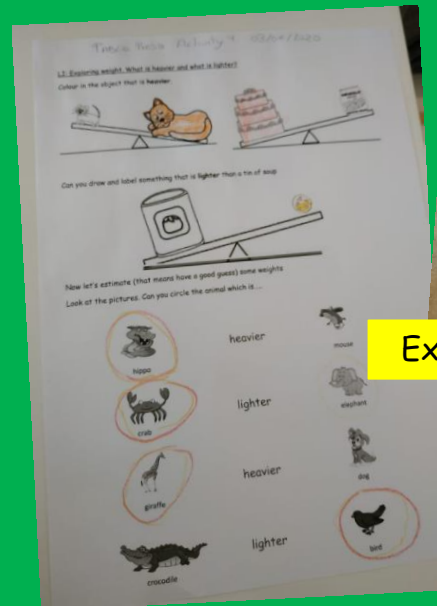

Reception Class fantastic home learning!

Tuesday 2nd June - Thursday 4th June

Feelings necklaces!

Junk modelling 3D models!

Andy Goldsworthy inspired art!

Making musical maracas!

Exploring weight!

Caring for our beanstalk plants!