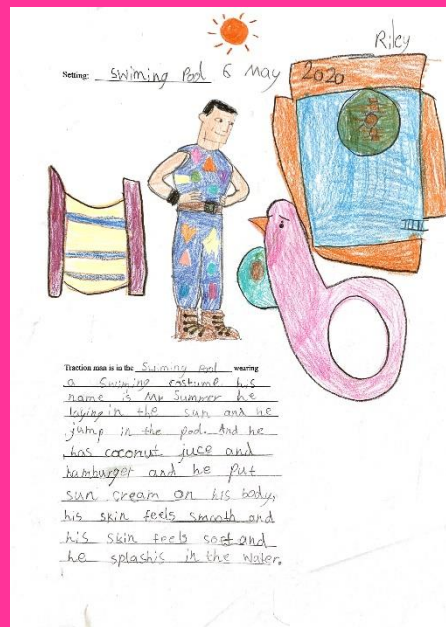

New costumes for Traction Man (2)

06.05.2020
bacon sea snake
yellow bubble
burnt bread monster
and some crumb guppies

Year 1 have been designing their own superheroes! They have thought about the costume their superhero might wear and why this might be suited for the setting where their adventures take place. They are all so different!