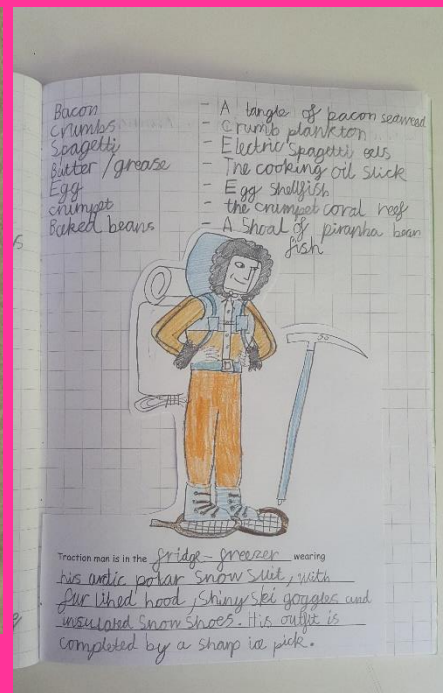

New costumes for Traction Man (2)

06.05.2020
bacon sea snake
yellow bubble
burnt bread monster
and some crumb guppies

Year 1 have been designing their own superheroes! They have thought about the costume their superhero might wear and why this might be suited for the setting where their adventures take place. They are all so different!