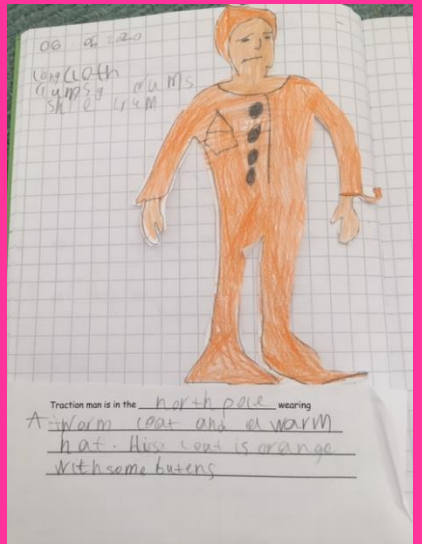

New costumes for Traction Man (2)

06.05.2020
bacon sea snake
yellow bubble
burnt bread monster
and some crumb guppies

Year 1 have been designing their own superheroes! They have thought about the costume their superhero might wear and why this might be suited for the setting where their adventures take place. They are all so different!