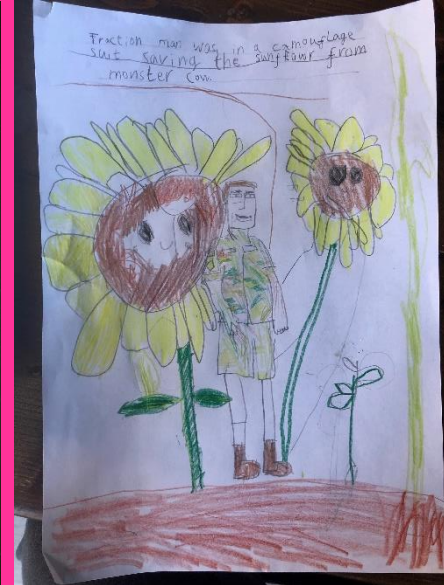

New costumes for Traction Man (2)

06.05.2020
bacon sea snake
yellow bubble
burnt bread monster
and some crumb guppies

Year 1 have been designing their own superheroes! They have thought about the costume their superhero might wear and why this might be suited for the setting where their adventures take place. They are all so different!