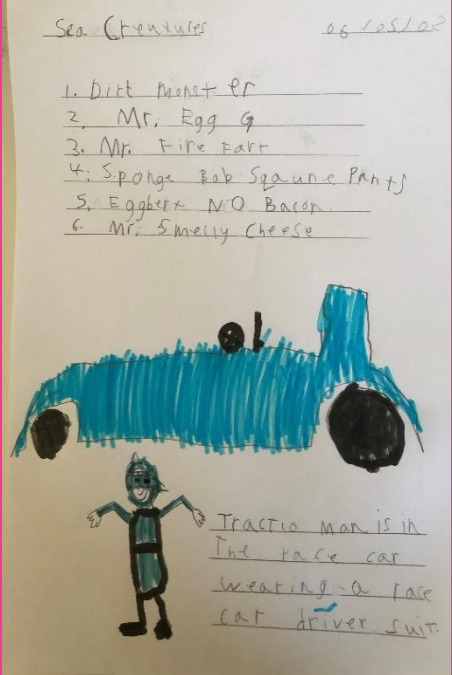

New costumes for Traction Man (2)

06.05.2020
bacon sea snake
yellow bubble
burnt bread monster
and some crumb guppies

Year 1 have been designing their own superheroes! They have thought about the costume their superhero might wear and why this might be suited for the setting where their adventures take place. They are all so different!