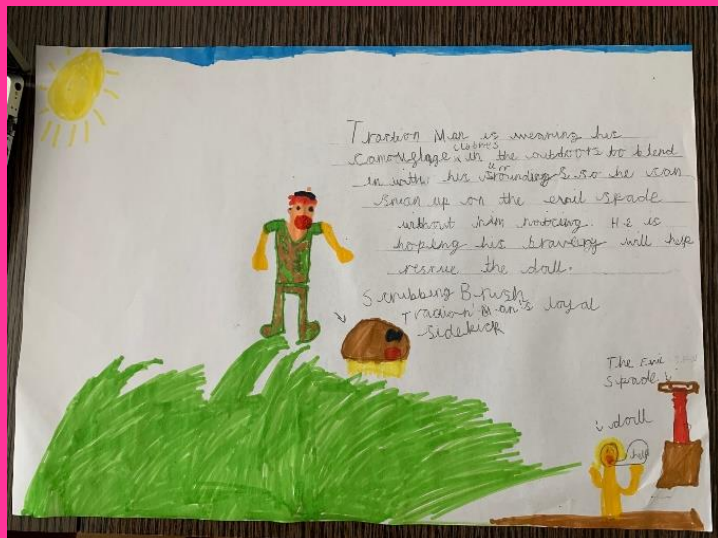

New costumes for Traction Man (2)

06.05.2020
bacon sea snake
yellow bubble
burnt bread monster
and some crumb guppies

Year 1 have been designing their own superheroes! They have thought about the costume their superhero might wear and why this might be suited for the setting where their adventures take place. They are all so different!