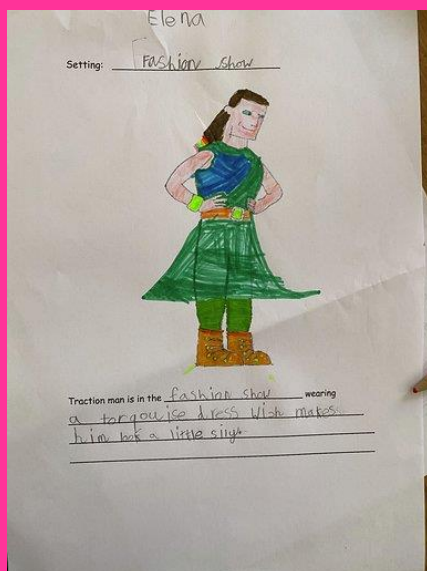

New costumes for Traction Man (2)

06.05.2020
bacon sea snake
yellow bubble
burnt bread monster
and some crumb guppies

Year 1 have been designing their own superheroes! They have thought about the costume their superhero might wear and why this might be suited for the setting where their adventures take place. They are all so different!