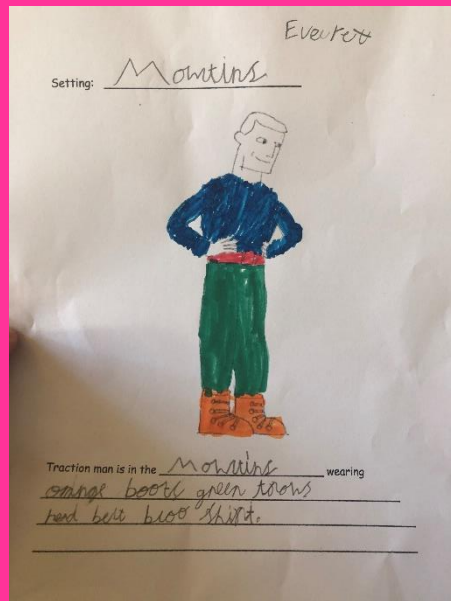

New costumes for Traction Man (2)

06.05.2020
bacon sea snake
yellow bubble
burnt bread monster
and some crumb guppies

Year 1 have been designing their own superheroes! They have thought about the costume their superhero might wear and why this might be suited for the setting where their adventures take place. They are all so different!