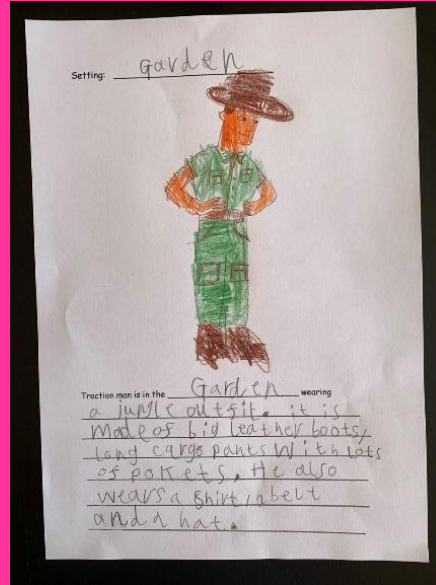

New costumes for Traction Man (2)

06.05.2020
bacon sea snake
yellow bubble
burnt bread monster
and some crumb guppies

Year 1 have been designing their own superheroes! They have thought about the costume their superhero might wear and why this might be suited for the setting where their adventures take place. They are all so different!