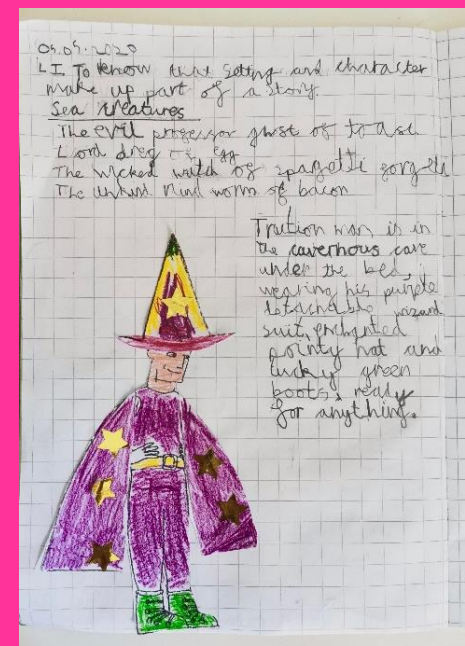

New costumes for Traction Man (2)

06.05.2020
bacon sea snake
yellow bubble
burnt bread monster
and some crumb guppies

Year 1 have been designing their own superheroes! They have thought about the costume their superhero might wear and why this might be suited for the setting where their adventures take place. They are all so different!